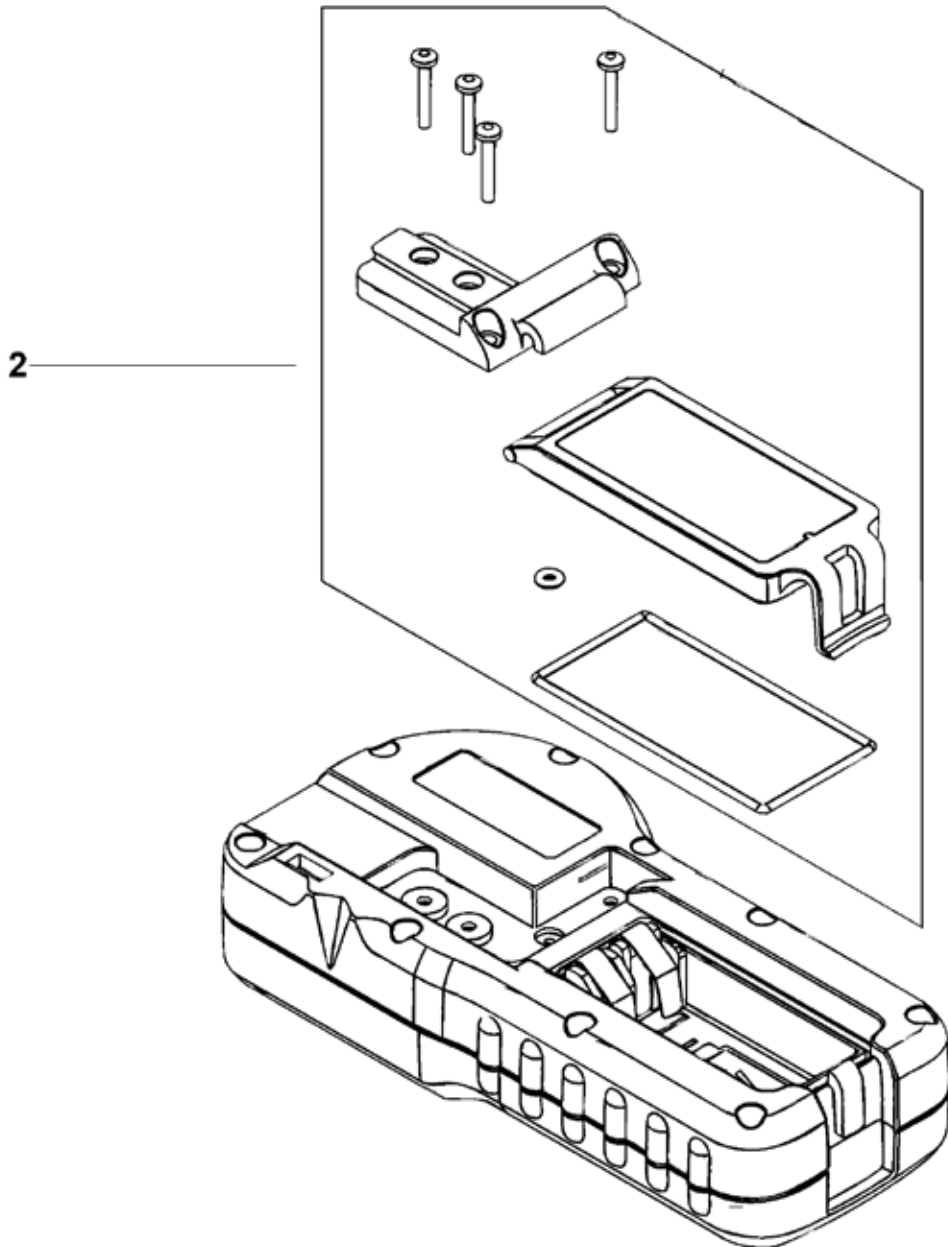

DE0772 DIGITAL LASER DETECTOR 1

## Parts List DE0772 DIGITAL LASER DETECTOR 1

Item	Part Number	Qty	Part Description	General Description	Other Info	Repair Inst	Markets
1	5140000-29	1	CLAMP SA			No	XJ
2	5140000-81	1	DOOR			No	XJ