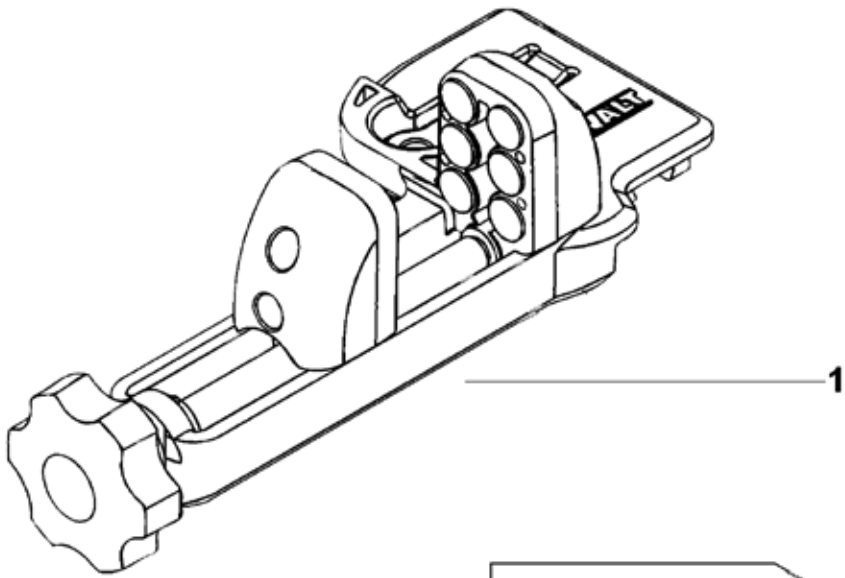

DE0772 DIGITAL LASER DETECTOR 1

## Parts List DE0772 DIGITAL LASER DETECTOR 1

Item	Part Number	Qty	Part Description	General Description	Other Info	Repair Inst	Markets
1	5140000-29	1	CLAMP SA			No	XJ
2	5140000-81	1	DOOR			No	XJ